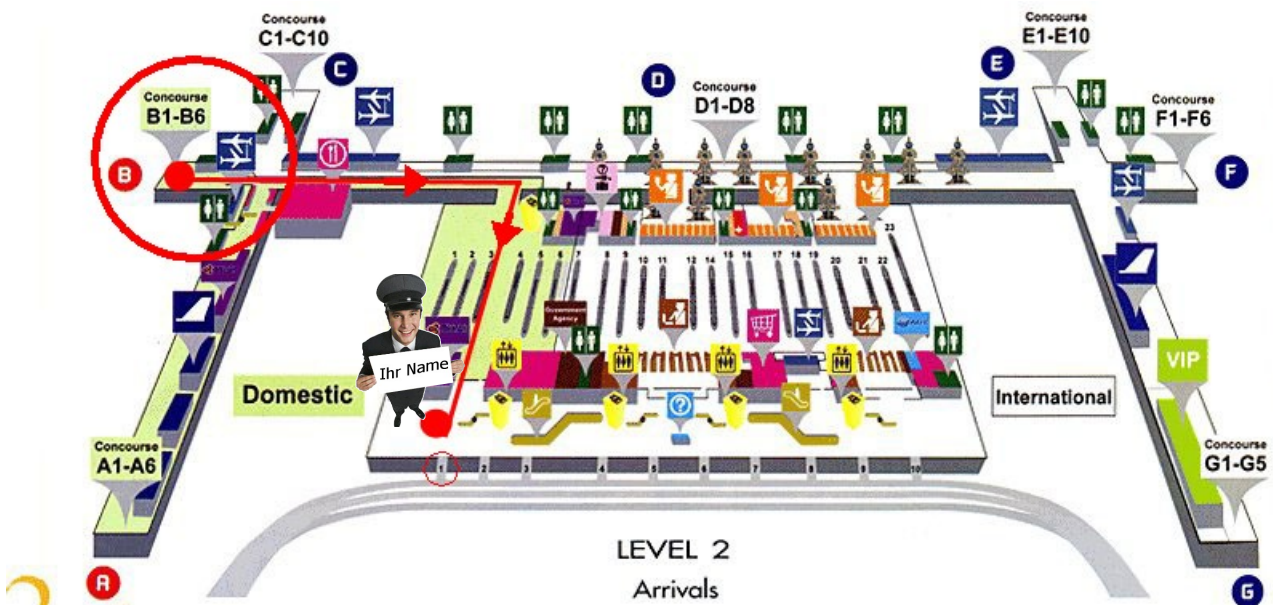

Unser Treffpunkt mit Ihnen am Suvarnabhumi-Airport in Bangkok: Domestic

► **Ankunftsebene 2 - Ausgang 1** ◀

2nd

- | | |
|---------------------|-----------------------|
| AOT | Escalator |
| Information Counter | Elevator |
| Airlines | VAT Refund |
| VIP | Security Checkpoint |
| Shops/Restaurants | Medical Center/Clinic |
| Customs | Car Park Building |
| Passport Control | Meeting/Greeting Area |
| Transfer Passenger | Bus Gate |
| Government Agency | Baggage Service |
| Thai Airways | Day Rooms |
| Toilets | Airline Lounges |
| Over Size Baggage | |